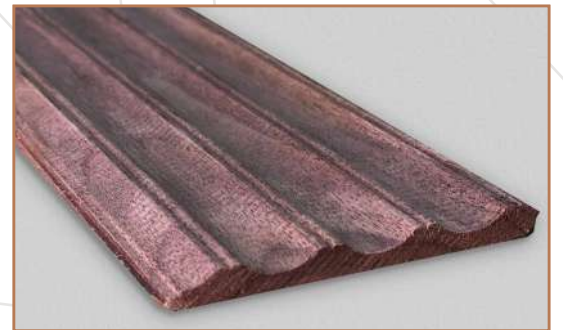

AIM FOR EXCELLENCE

SLIM **WOOD**
Slats

SLIM WUD

Slats

Fluted wooden panels that feature vertical grooves or indentations in the surface of the wood, visual interest, texture, and style to a room.

Natural Product

Fluted wooden panels are crafted from natural wood, showcasing the unique grains & variation in colour in each plank enhancing the natural beauty.

Finish

These wooden panels can be finished with various types of stains, paints, or varnishes, and can be paired with other materials or used as a stand alone feature.

TEAK

Slim 2003

OAK

Slim 3003

WALNUT

Dimensions: 76 x 2440 x 6 mm

Slim 1004

TEAK

Slim 2004

OAK

Slim 3004

WALNUT

Dimensions: 76 x 2440 x 6 mm

Slim 1005

TEAK

Slim 2005